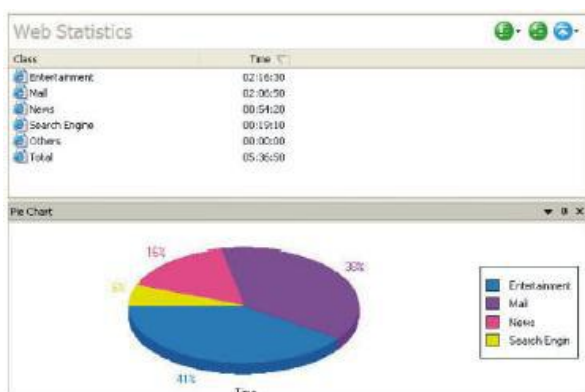

Web Access Control

Web Policy provides settings for administrators to effectively control users' access rights of websites. By setting appropriate web policies, administrators can easily control users' access rights of selected websites.

Web Browsing Logging

IP-guard records the websites which users have visited in detail. The contents of Web Logs include browsing time, computer, user, caption and URL.

Web Log				
Time	Computer	User	Caption	URL
2009-01-20 10:20:51	MKT-TOMMY	Tommy	YouTube - Broadcast Yourself. - Micr...	http://www.youtube.co...
2009-01-20 10:19:28	MKT-TOMMY	Tommy	YouTube - Barack Obama on the Ina...	http://www.youtube.co...
2009-01-20 10:18:47	RD-JACKY	Jacky	Amazon.com: 18k White Gold Pear C...	http://www.amazon.co...
2009-01-20 10:18:17	RD-JACKY	Jacky	Amazon.com: Online Shopping for EL...	http://www.amazon.com/
2009-01-20 10:17:15	RD-JACKY	Jacky	MSN.com - Microsoft Internet Explorer	http://www.msn.com/
2009-01-20 10:16:22	MKT-TOMMY	Tommy	YouTube - Step Forward - USA servic...	http://www.youtube.co...

Web Site Statistics

Web statistics offers statistics on what websites users have visited. The statistical data provide references for administrators to easily understand the web browsing behavior of users.

Gather web browsing statistics by category