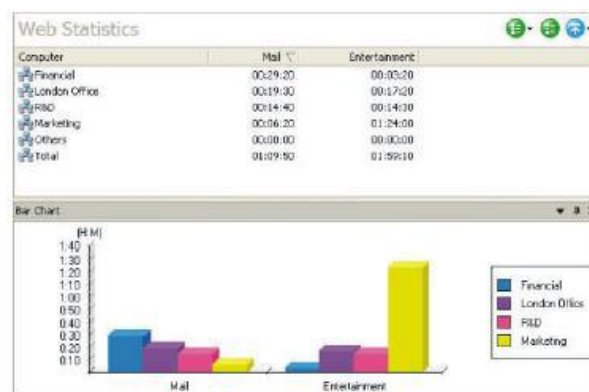

Gather web browsing statistics by department

More Suggestions

Combining with Application Management function, IP-guard can effectively regulate employees' work behavior. For details, please refer to Application Management.

Available Modules for Your Selection

- Application Management
- Bandwidth Management
- Basic Management
- Device Management
- Document Management
- Email Management
- IM Management
- IT Asset Management
- Network Management
- Print Management
- Remote Maintenance
- Removable Storage Management
- Screen Monitoring
- Website Management